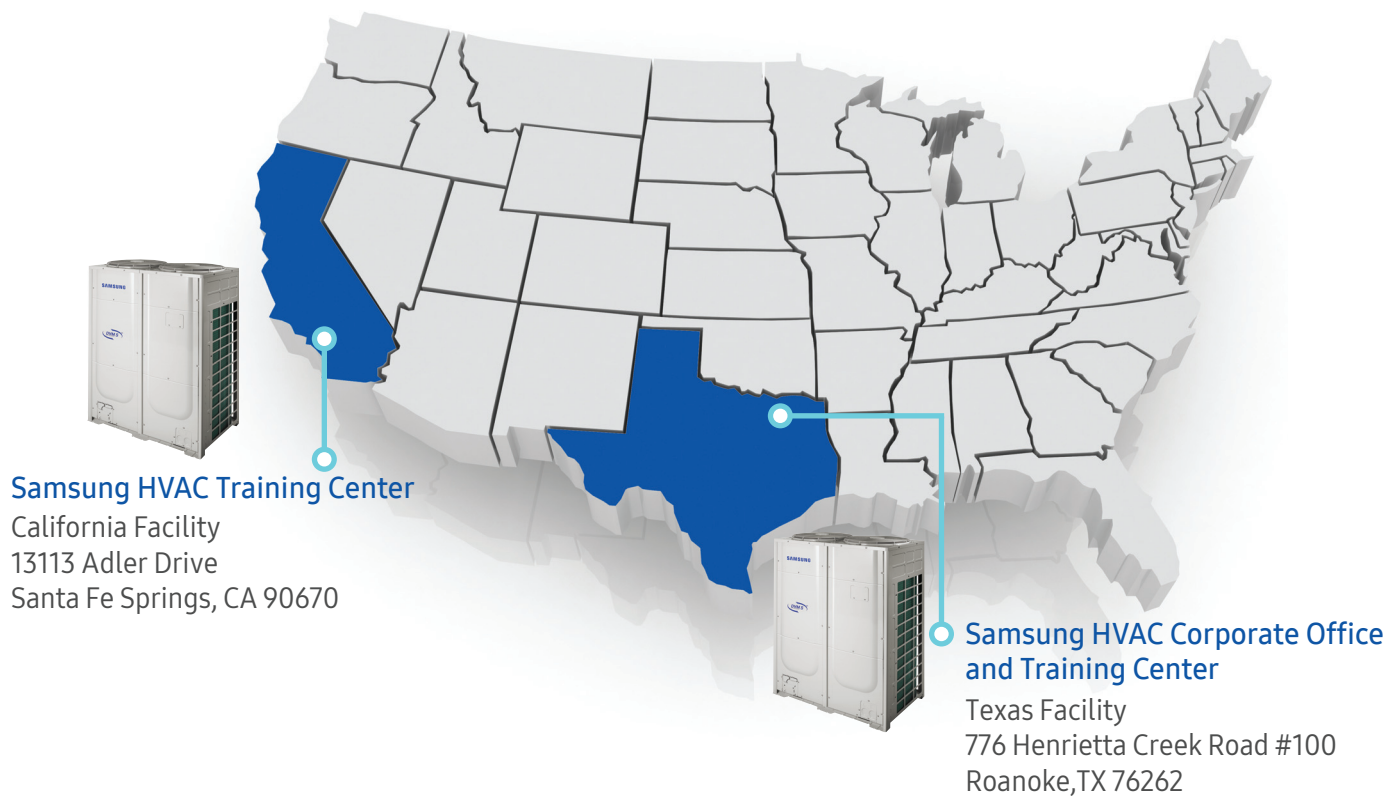

We look forward to seeing you!

Samsung HVAC Training Centers

Visit www.samsunghvac.com/training for details!

TRAINING CENTER - CALIFORNIA

Nearby Hotels

Hotel	Amenities	Rates	Website
Sheraton in Cerritos 12725 Center Court Dr. Cerritos, CA 90703 (562) 809-1500 (10 miles from CA facility)	Fitness Center, Nearby Restaurants, Business Center, Swimming Pool, Nearby Golf Course	\$169.00* does not include breakfast, no shuttle	Click here for hotel website Click here for Google® Map
Double Tree 5757 Telegraph Road Commerce, CA 90040 323-887-8100 (9.2 miles from CA facility)	Free WiFi, Fitness Center, Nearby Restaurants, Meeting Rooms, Swimming Pools	\$145* king-sized bed, no shuttle	Click here for hotel website Click here for Google® Map Click here to reserve room